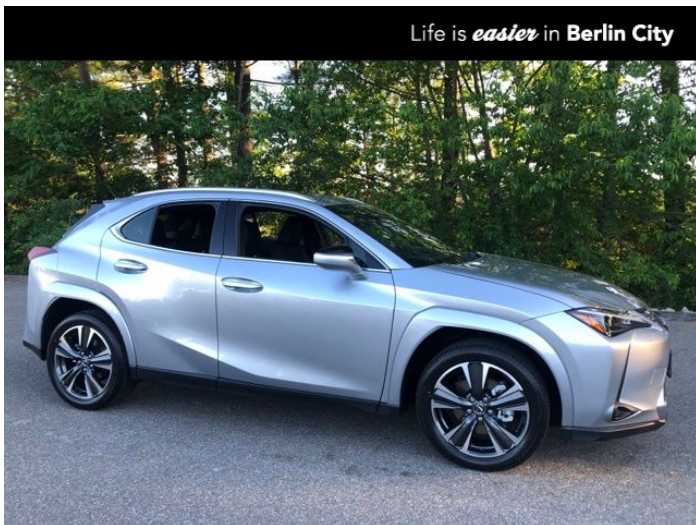

Call: **207-835-3151**

2026 LEXUS UX

\$45,537

191 RIVERSIDE ST. PORTLAND
ME,

[Scan QR Code or Click Here](#)

VIN: JTHUCJDH2T2018005

STK#: LL204600

EXTERIOR COLOR: NOT SPECIFIED

DRIVETRAIN: AWD

TRIM: 300H PREMIUM

CONDITION: NEW

COLOR: N/A

MILEAGE: 9

INTERIOR COLOR: NOT SPECIFIED

TRANSMISSION: CONTINUOUSLY VARIABLE (ECVT)

ENGINE: 2.0L I4 DOHC 16V

DESCRIPTION/OPTIONS: PREMIUM PACKAGE, OVERTRAIL+ PACKAGE, ALL WHEEL DRIVE / 4X4, APPLE CARPLAY/ANDROID AUTO, BLUETOOTH, BACK UP CAMERA, MOONROOF / SUNROOF, NULUXE SYNTHETIC LEATHER, UX 300h Premium AWD, 4D Sport Utility, 2.0L I4 DOHC 16V, Continuously Variable (ECVT), AWD, Iridium, Black w/NuLuxe Seat Trim, 18" 5-Spoke Alloy Wheels, 3 Year Drive Connect, Cold Area Package, Color Head-Up Display, Digital Key and SmartAccess Card Key, Door Edge Film by 3M, Heated and Ventilated Front Seats, Heated door mirrors, Heated Steering Wheel, Lexus Interface with 12.3" Touchscreen Display, Lexus Interface with 8.0" Touchscreen Display, Power Liftgate, Power moonroof, Premium Grade, Premium Paint, Radio: 6-Speaker Lexus Premium Sound System, Remote keyless entry, Spoiler, Wheel Locks, Windshield Wiper De-Icer, Wireless Charger. 300h Premium AWD AWD Continuously Variable (ECVT) 2.0L I4 DOHC 16V Iridium 44/40 City/Highway MPG