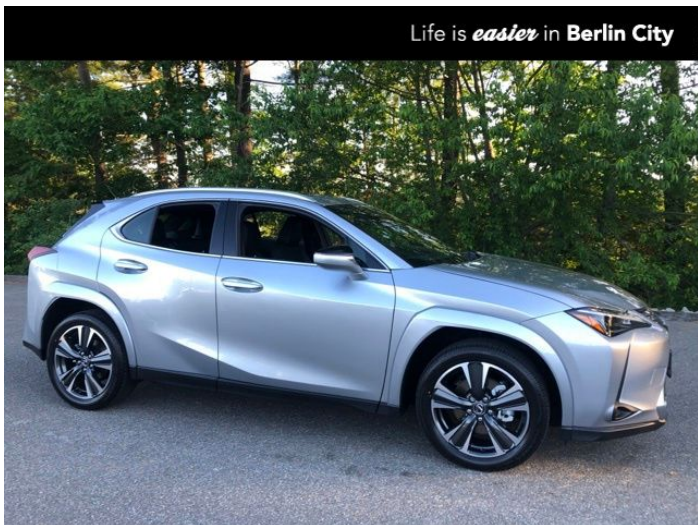

Call: **207-835-3151**

2026 LEXUS UX

\$45,537

191 RIVERSIDE ST. PORTLAND
ME,

[Scan QR Code or Click Here](#)

VIN: JTHUCJDH2T2018005

STK#: LL204600

EXTERIOR COLOR: NOT SPECIFIED

DRIVETRAIN: AWD

TRIM: 300H PREMIUM

CONDITION: NEW

COLOR: N/A

MILEAGE: 9

INTERIOR COLOR: NOT SPECIFIED

TRANSMISSION: CONTINUOUSLY VARIABLE (ECVT)

ENGINE: 2.0L I4 DOHC 16V

DESCRIPTION/OPTIONS: PREMIUM PACKAGE, OVERTRAIL+ PACKAGE, ALL WHEEL DRIVE / 4X4, APPLE CARPLAY/ANDROID AUTO, BLUETOOTH, BACK UP CAMERA, MOONROOF / SUNROOF, NULUXE SYNTHETIC LEATHER, UX 300h Premium AWD, 4D Sport Utility, 2.0L I4 DOHC 16V, Continuously Variable (ECVT), AWD, Iridium, Black w/NuLuxe Seat Trim, 18" 5-Spoke Alloy Wheels, 3 Year Drive Connect, Cold Area Package, Color Head-Up Display, Digital Key and SmartAccess Card Key, Door Edge Film by 3M, Heated and Ventilated Front Seats, Heated door mirrors, Heated Steering Wheel, Lexus Interface with 12.3" Touchscreen Display, Lexus Interface with 8.0" Touchscreen Display, Power Liftgate, Power moonroof, Premium Grade, Premium Paint, Radio: 6-Speaker Lexus Premium Sound System, Remote keyless entry, Spoiler, Wheel Locks, Windshield Wiper De-Icer, Wireless Charger. 300h Premium AWD AWD Continuously Variable (ECVT) 2.0L I4 DOHC 16V Iridium 44/40 City/Highway MPG