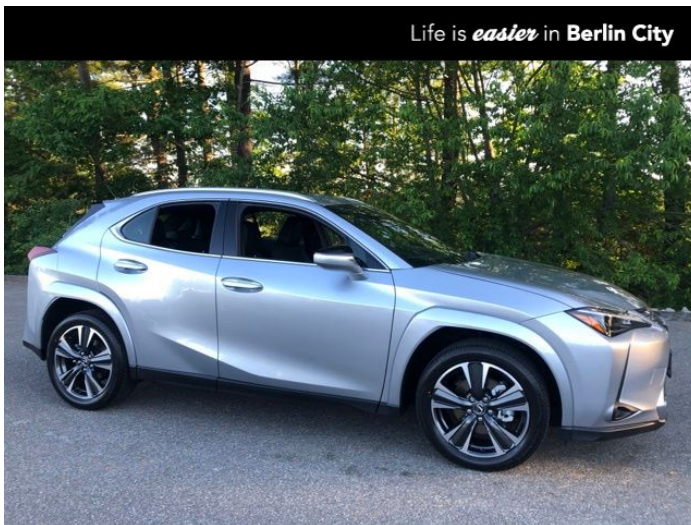

Call: **207-835-3151**

2026 LEXUS UX

\$45,537

191 RIVERSIDE ST. PORTLAND
ME,

[Scan QR Code or Click Here](#)

VIN: JTHUCJDH2T2018005

STK#: LL204600

EXTERIOR COLOR: NOT SPECIFIED

DRIVETRAIN: AWD

TRIM: 300H PREMIUM

CONDITION: NEW

COLOR: N/A

MILEAGE: 9

INTERIOR COLOR: NOT SPECIFIED

TRANSMISSION: CONTINUOUSLY VARIABLE (ECVT)

ENGINE: 2.0L I4 DOHC 16V

DESCRIPTION/OPTIONS: PREMIUM PACKAGE, OVERTRAIL+ PACKAGE, ALL WHEEL DRIVE / 4X4, APPLE CARPLAY/ANDROID AUTO, BLUETOOTH, BACK UP CAMERA, MOONROOF / SUNROOF, NULUXE SYNTHETIC LEATHER, UX 300h Premium AWD, 4D Sport Utility, 2.0L I4 DOHC 16V, Continuously Variable (ECVT), AWD, Iridium, Black w/NuLuxe Seat Trim, 18" 5-Spoke Alloy Wheels, 3 Year Drive Connect, Cold Area Package, Color Head-Up Display, Digital Key and SmartAccess Card Key, Door Edge Film by 3M, Heated and Ventilated Front Seats, Heated door mirrors, Heated Steering Wheel, Lexus Interface with 12.3" Touchscreen Display, Lexus Interface with 8.0" Touchscreen Display, Power Liftgate, Power moonroof, Premium Grade, Premium Paint, Radio: 6-Speaker Lexus Premium Sound System, Remote keyless entry, Spoiler, Wheel Locks, Windshield Wiper De-Icer, Wireless Charger. 300h Premium AWD AWD Continuously Variable (ECVT) 2.0L I4 DOHC 16V Iridium 44/40 City/Highway MPG